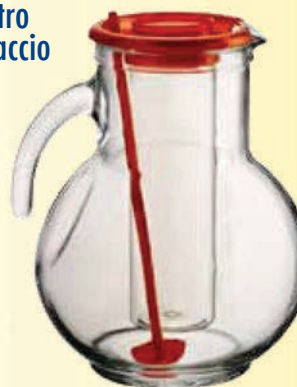

TENDE DA CAMPEGGIO

~~45,00~~ = -60%
17,90

Bestway

Montana - 4 Persone
Porta con zanzariera
235x210xH130 cm.
Borsa per il trasporto

~~109,00~~ = -59%
44,90

Monedome - 2 Persone
Porta con zanzariera
145x205x100 cm.
Borsa per il trasporto

Nucamp - 2 Persone
Porta e finestre con zanzariera
235x145xH100 cm.
Borsa per il trasporto

~~85,00~~ = -61%
32,90

Occhiali da sole

Protezione massima dai raggi UV
Categoria lenti n°3
Astuccio in microfibra.
Colori e modelli assortiti
anche con rivestimento in tessuto jeans
Norma EN ISO 12312-1:2013

~~19,00~~ = -70%
5,90

Cestello multiuso

25x16x38 cm.
Colori assortiti

~~5,90~~ = -51%
2,90

~~39,90~~ = -65%
13,90

Sacco a pelo
Comfort 7-11°C
220x75x50 cm.
Borsa per il trasporto

Guanciale
Fiocco Memory
Foam
72x42xH13 cm.
Anatomico, analergico e traspirante

~~16,90~~ = -59%
6,90

Guanciale Saponetta
Memory Foam
Termosensibile
72x42xH13 cm.
Anallergico, auto-modellante, traspirante

~~34,90~~ = -57%
14,90

Sgabello pieghevole
Alluminio e poliestere
34x32xH40 cm.

~~9,90~~ = -65%
3,50

Brandia pieghevole
190x80 cm.
Tubo profilato Ø 25 mm.
15 listelli in legno lamellare

~~99,00~~ = -45%
54,90

~~9,90~~ = -65%
3,50

Borsetta termica
24x10x5 cm.
Con panetto gel di refrigerazione
utile per piccoli cosmetici e medicinali

Frigo
Bravo 25
Lt. 22
38x25xH38 cm.
~~19,90~~ = -50%
9,90

2 Contenitori
vetro

~~9,90~~ = -61% ~~14,90~~ = -60%
3,90 **5,90**
15x15 cm. + Ø12 cm. 19x19 cm. + Ø15 cm.

2 Mattonelle
ghiaccio
400 Gr.

0,99
2 MATTONELLE

Caraffa in vetro
con portaghiaccio
2 Lt.

~~12,90~~ = -70%
3,90

Set 6 Bicchieri
vetro
30 cl. multicolor

~~29,90~~ = -70%
8,90

Cassetti multiuso
Light Drawer

Componibili e sovrapponibili - Ideale per riporre camicie, T-shirt e indumenti vari
Estraibili da entrambi i lati

~~26,00~~ = -70%
7,90
29,6x39x16 cm.

~~39,90~~ = -70%
11,90
39,6x52x16,9 cm.

~~56,00~~ = -70%
16,90
39,6x52x33,9 cm.